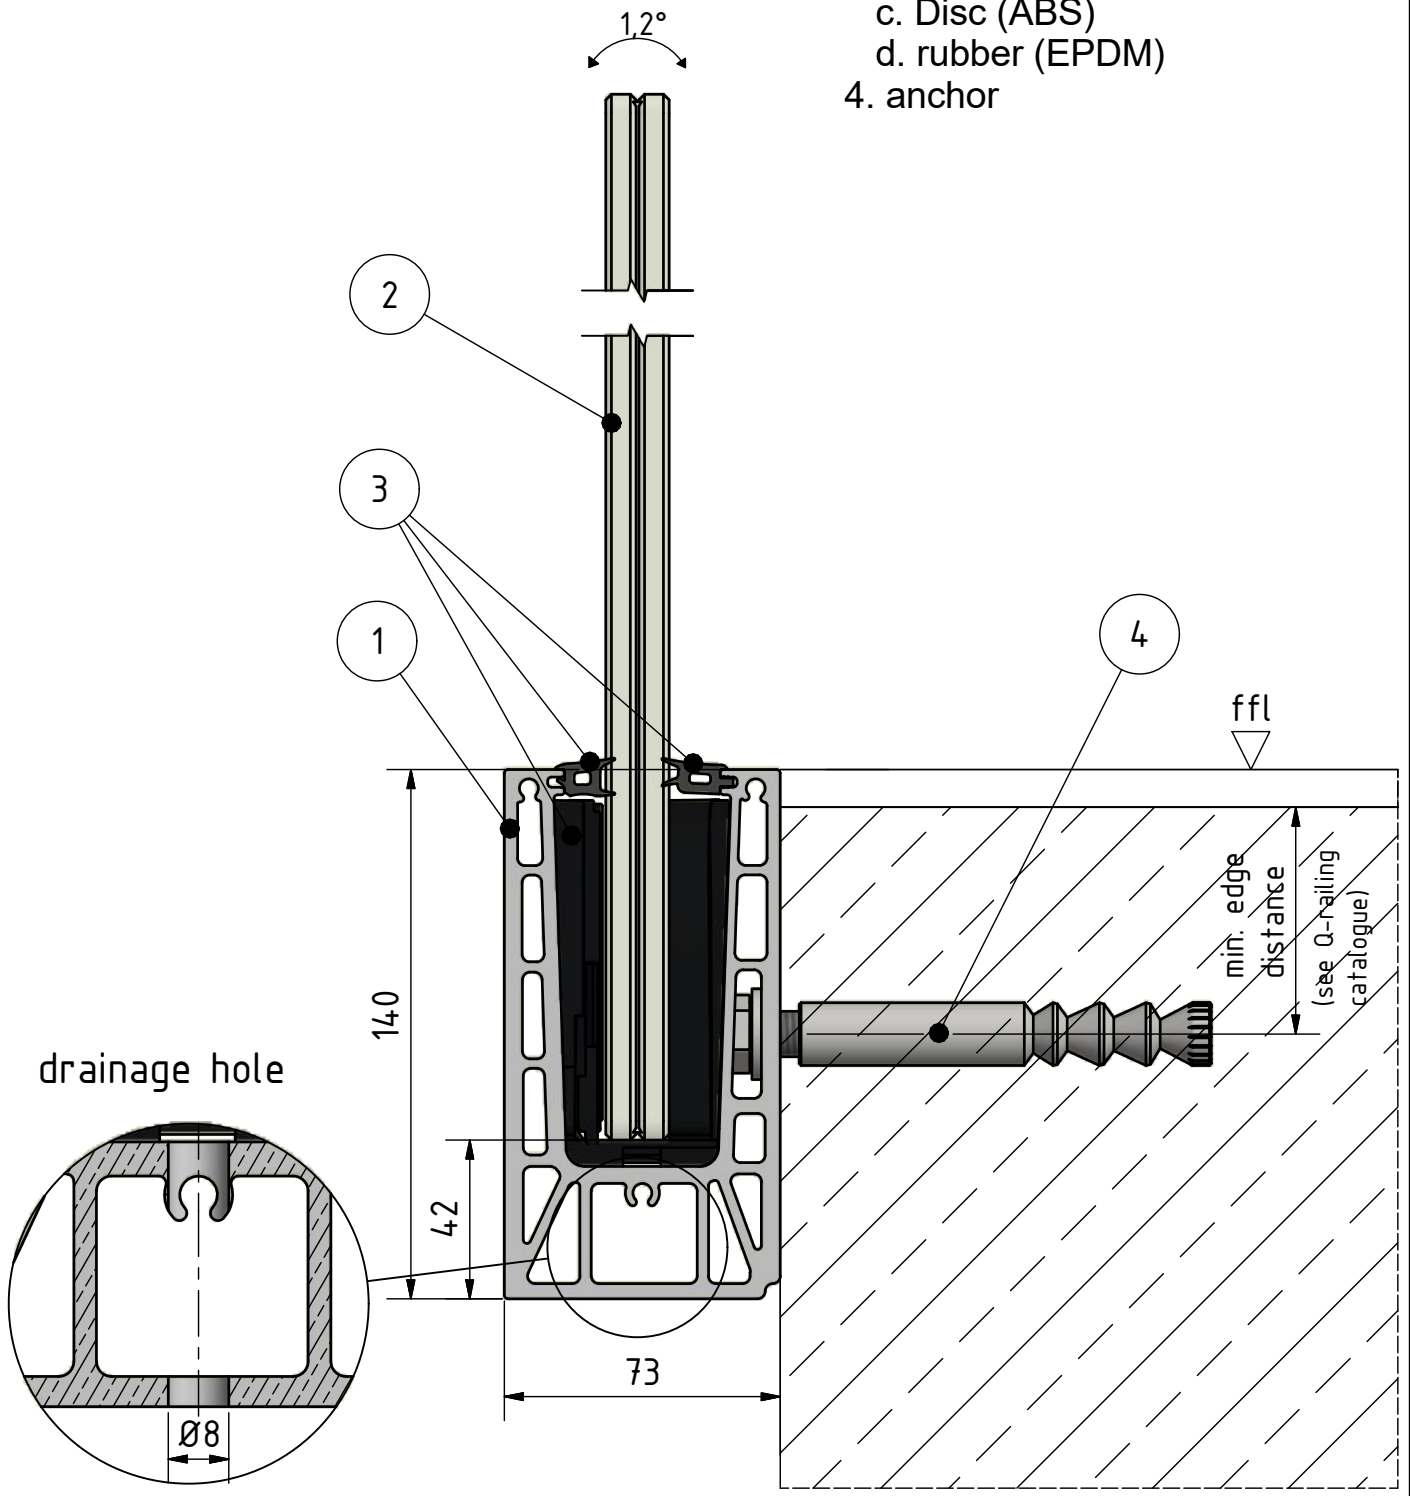

1. Top profile (Easy Glass Prime)
2. glass 16,76mm- 25,52mm
3. rubber-set, adjustable
  - a. Base (ABS)
  - b. Inlay (ABS)
  - c. Disc (ABS)
  - d. rubber (EPDM)
4. anchor

**SYSTEM:** 2018-199  
**MODEL:** Easy Glass Prime  
**DESCRIPTION:** Fascia mount

**DRAWN:** AIG  
**DATE:** 18.07.2018  
**DRAWING NO.:** 6961-001

This detail drawing is for reference purposes only. The installer must check the specifications and details with the local situation and regulations. For further advice and service please contact your nearest Q-railing office.